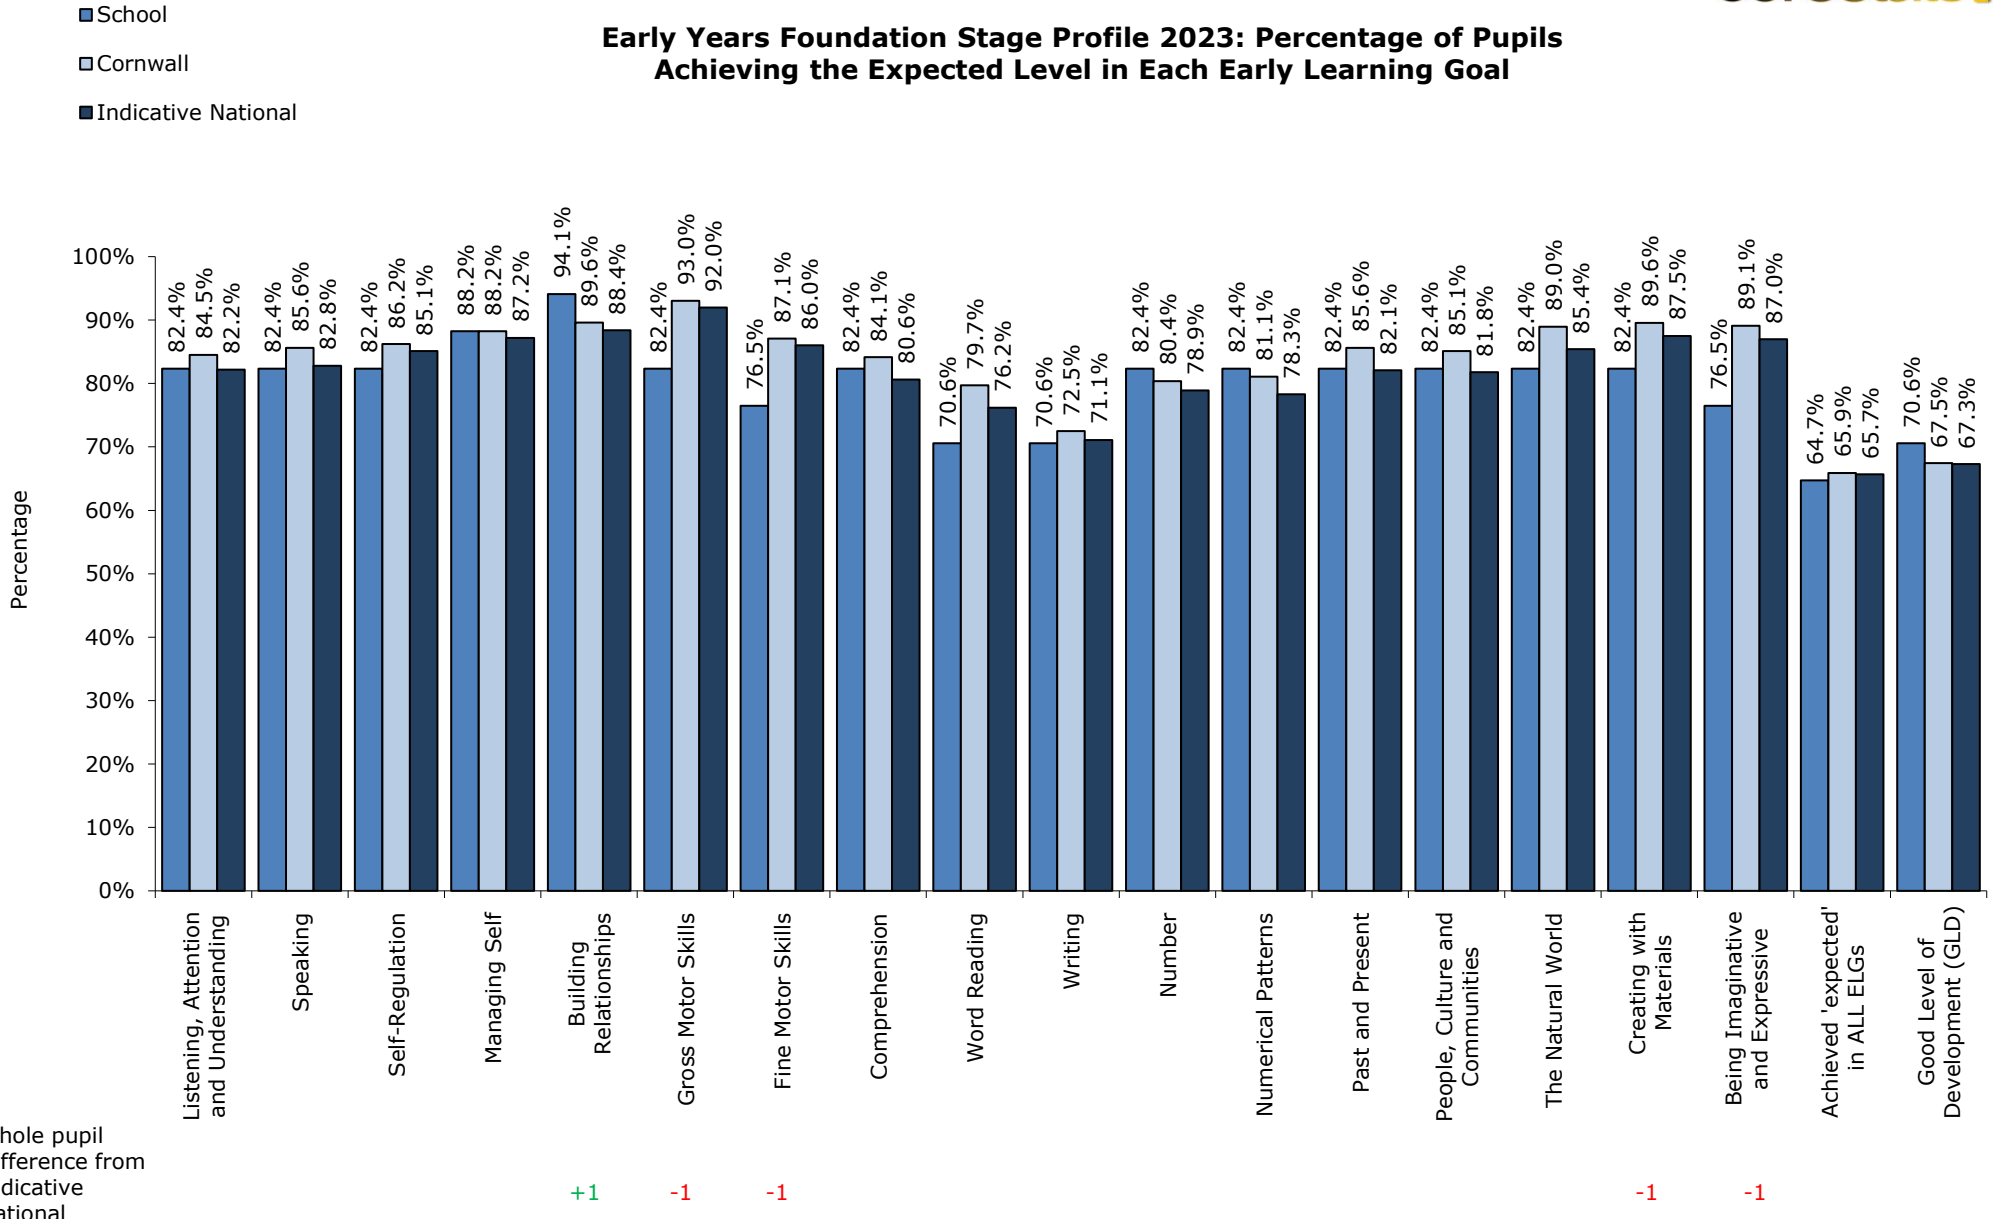

Early Years Foundation Stage Profile 2023: Percentage of Pupils Achieving the Expected Level in Each Early Learning Goal

Whole pupil Difference from Indicative National

+1

-1

-1

-1

-1

School assessments are based on 17 pupils.

Cornwall LA average includes 5,340 pupils. 'Sig+' or 'Sig-' indicates the school figure is significantly above or below the indicative National average percentage.